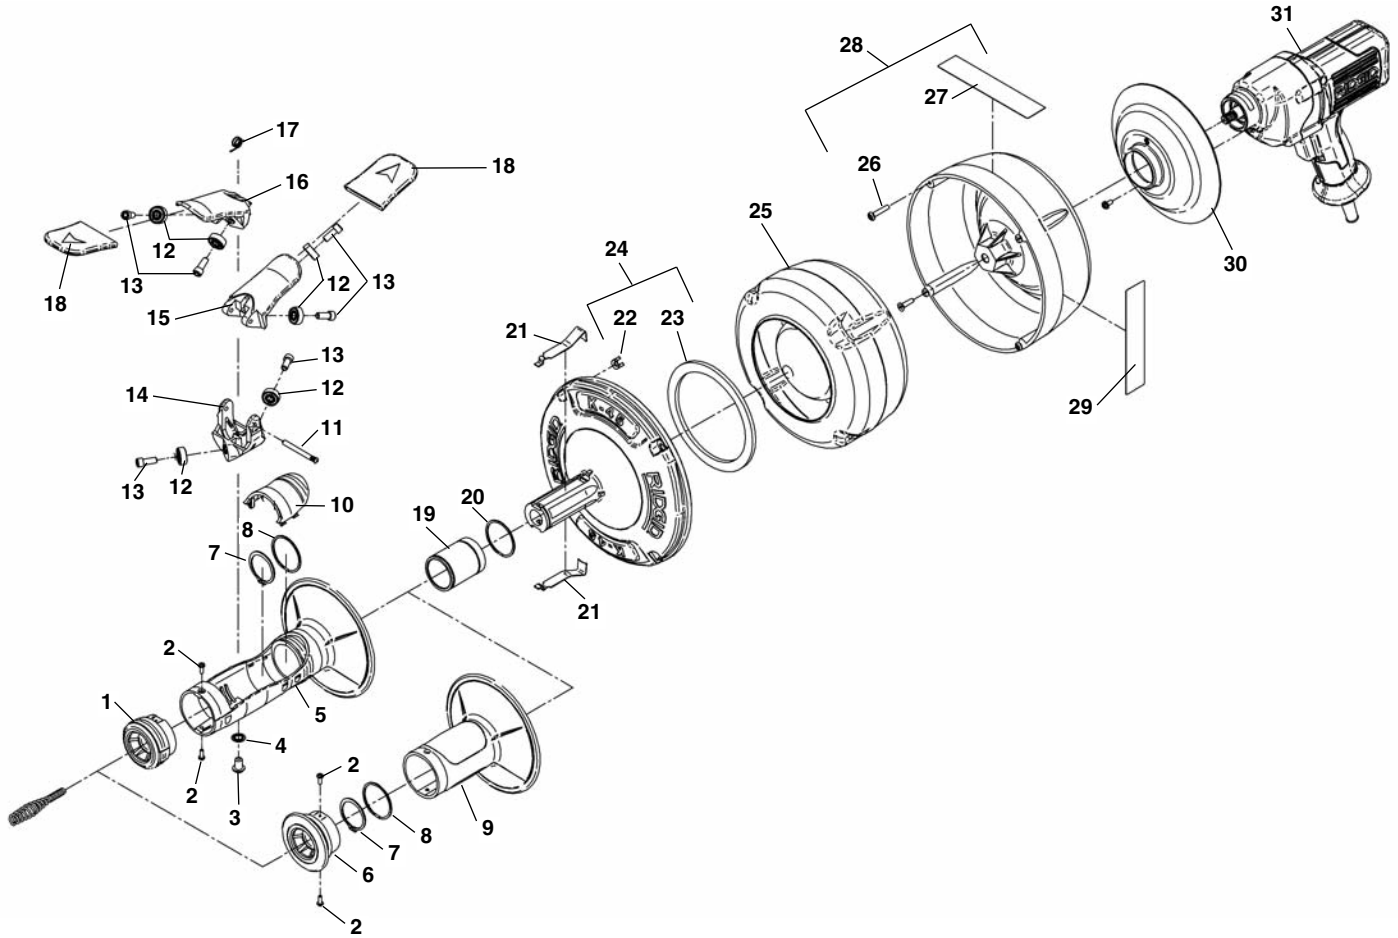

Power Unit

**NOTE: Order parts by Catalog Number only.
DO NOT order by Reference Number.**

Ref. No.	Catalog No.	Description	Ref. No.	Catalog No.	Description
—	36488	Power Unit, 115V	16	36408	Spindle Gear
—	36493	Power Unit, 230V (Europe)	17	36413	Needle Bearing
—	40018	Power Unit, 230V (Australia)	18	36418	Bearing Plate
1	36333	Screw, LH	19	36423	Gasket
2	36338	Star Washer	20	36428	Bearing
3	36343	Bearing	21	36433	Armature, 115V
4	36348	Gear Housing		36438	Armature, 230V
5	36353	Housing Set	22	36443	Bearing
6	36358	Screw, M4 x 25	23	36448	Field, 115V
7	36363	Screw, M4 x 41		36453	Field, 230V
8	36368	Brush Wire Set	24	36458	Lead Wire Set
9	36373	Brush Set	25	36463	Screw
10	36378	Switch Lever	26	36468	Screw
11	36383	Switch 115V	27	36473	Cord Clamp
	38023	Switch 230V	28	36478	Line Cord, 115V
12	36388	Capacitor 230V		36483	Line Cord, 230V (Europe)
13	36393	Needle Bearing		40023	Line Cord, 230V (Australia)
14	36403	Intermediate Gear	29	48168	Strain Relief
15	36398	Washer			

**NOTE: Order parts by Catalog Number only.
DO NOT order by Reference Number.**

Ref. No.	Catalog No.	Description	Ref. No.	Catalog No.	Description
1	24163	Nose Piece, Auto	17	24228	Torsion Spring
2	24168	Screw	18	30138	AUTOFEED Lever Cover
3	24178	Button Screw 5/16" - 18	19	24233	Sleeve
4	92255	Lockwasher	20	41512	Spiral Ring
5	24183	Hand Grip, Auto	21	24243	Clamp Spring
6	24188	Nose Piece, Manual	22	68942	Clips
7	24193	Retaining Ring	23	47252	Gasket
8	41512	Spiral Ring	24	24238	Drum Front
9	24198	Hand Grip, Manual	25	68917	Drum Liner
10	24203	Top Grip Cap	26	69542	Screw 10-32 x 1
11	24208	Pivot Pin	27	24249	Caution Label
12	67997	Roller Bearing	28	68932	Drum Back
13	39830	Socket HD Cap Screw	29	36503	Warning Label
14	24213	AUTOFEED Carriage	30	36498	Drum Guard
15	24218	Reverse Lever	31	36488	Power Unit 115V
16	24223	Forward Lever		36493	Power Unit 230V